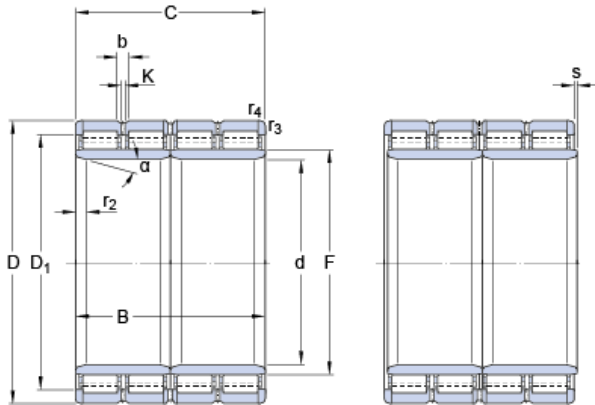

GF BEARING-SINGAPORE LTD.

730 mm x 960 mm x 620 mm skf 315982 Four-row cylindrical roller bearings

Bearing No. 315982

Design variant/feature	BC4.10/W33WI
d	730 mm
D	960 mm
B	620 mm
C	620 mm
D ₁	886 mm
F	790 mm
b	22.3 mm
K	12 mm
r _{1,2} min.	20 mm
	20 °
r _{3,4} min.	3 mm
Basic dynamic load rating C	15400 kN
Basic static load rating C ₀	45000 kN
Fatigue load limit P _u	3000 kN
Calculation factor k _r	620
Mass bearing	1220 kg

315982 Bearing 2D drawings and 3D CAD models