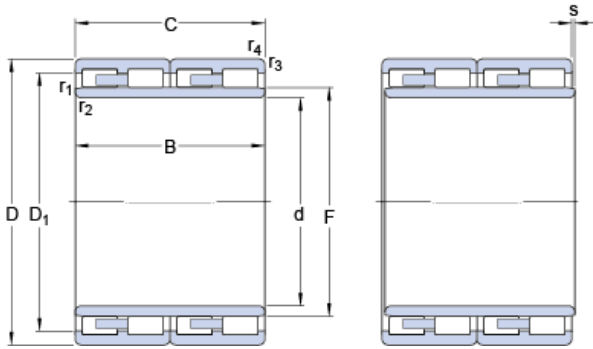

GF BEARING-SINGAPORE LTD.

220 mm x 310 mm x 192 mm skf 313839 Four-row cylindrical roller bearings

Bearing No. 313839

| Design variant/feature | BC4.1/WO |
|---|----------|
| d | 220 mm |
| D | 310 mm |
| B | 192 mm |
| C | 192 mm |
| D ₁ | 279.9 mm |
| F | 246 mm |
| r _{1,2} min. | 2.1 mm |
| r _{3,4} min. | 2.1 mm |
| s | 3 mm |
| Basic dynamic load rating C | 1830 kN |
| Basic static load rating C ₀ | 3650 kN |
| Fatigue load limit P _u | 360 kN |
| Calculation factor k _r | 0 |
| Mass bearing | 46.1 kg |

313839 Bearing 2D drawings and 3D CAD models