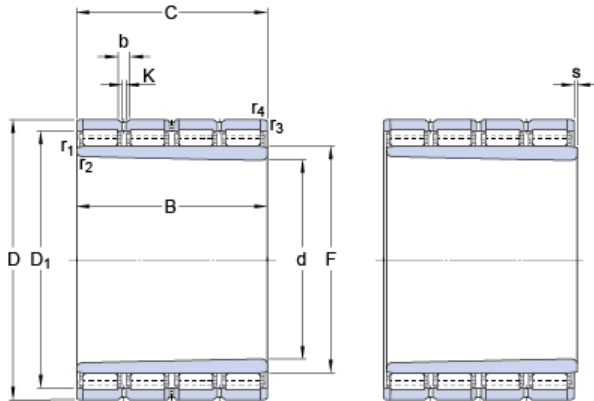

GF BEARING-SINGAPORE LTD.

571.627 mm x 870 mm x 640 mm skf BC4B
319446 Four-row cylindrical roller bearings

Bearing No. BC4B 319446

Design variant/feature	BC4T.5/W33
d	571.627 mm
D	870 mm
B	640 mm
C	640 mm
D ₁	780 mm
F	670 mm
b	16.7 mm
K	9 mm
r _{1,2} min.	3 mm
r _{3,4} min.	4 mm
Basic dynamic load rating C	13400 kN
Basic static load rating C ₀	40500 kN
Fatigue load limit P _u	2900 kN
Calculation factor k _r	740
Mass bearing	1335 kg

BC4B 319446 Bearing 2D drawings and 3D CAD models