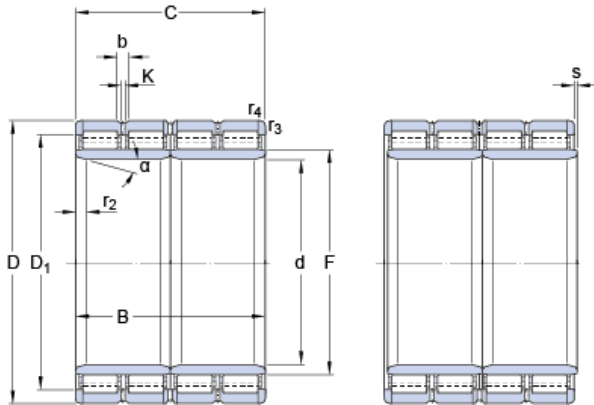

# GF BEARING-SINGAPORE LTD.

650 mm x 900 mm x 650 mm skf  
 BC4-8002/HA6 Four-row cylindrical roller bearings

Bearing No. BC4-8002/HA6

BC4-8002/HA6 Bearing 2D drawings and 3D CAD models

Design variant/feature	BC4.10/W33WI
d	650 mm
D	900 mm
B	650 mm
C	650 mm
D <sub>1</sub>	832.4 mm
F	704 mm
b	16.7 mm
K	9 mm
r <sub>1,2</sub> min.	20 mm
	20 °
r <sub>3,4</sub> min.	7.5 mm
Basic dynamic load rating C	18300 kN
Basic static load rating C <sub>0</sub>	41500 kN
Fatigue load limit P <sub>u</sub>	2900 kN
Calculation factor k <sub>r</sub>	680
Mass bearing	1260 kg