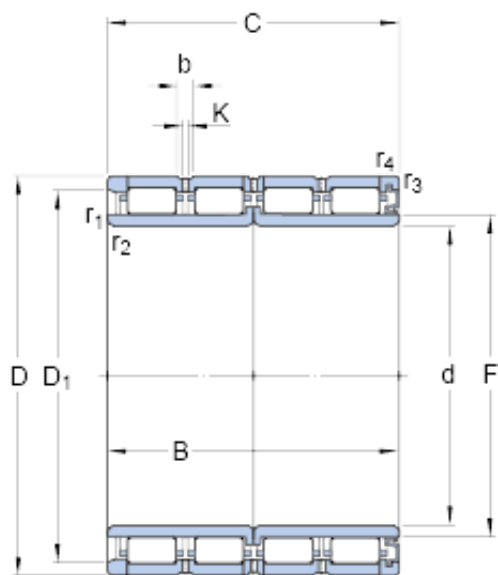

GF BEARING-SINGAPORE LTD.

474.6 mm x 600 mm x 377 mm skf
BC4-8031/HA1VA907 Four-row cylindrical roller bearings

Bearing No. BC4-8031/HA1VA907

BC4-8031/HA1VA907 Bearing 2D drawings and 3D CAD models

Size	600x474.6x377 mm
Bore Diameter	600 mm
Outer Diameter	474,6 mm
Width	377 mm
d	474.6 mm
D	600 mm
B	377 mm
C	377 mm
D ₁	562.3 mm
D ₁	562.3 mm
F	504 mm
b	16.7 mm
K	9 mm
r _{1,2} - min.	3 mm
r _{3,4} - min.	3 mm
Basic dynamic load rating - C	5500 kN
Basic static load rating - C ₀	14600 kN
Fatigue load limit - P _u	1270 kN
Calculation factor - k _r	500
Mass bearing	235 kg
Design variant/feature	BC4.23/W33
D ₁	562.3 mm
r _{1,2} min.	3 mm

GF BEARING-SINGAPORE LTD.

$r_{3,4}$ min.	3 mm
Basic dynamic load rating C	5500 kN
Basic static load rating C_0	14600 kN
Fatigue load limit P_u	1270 kN
Calculation factor k_r	500