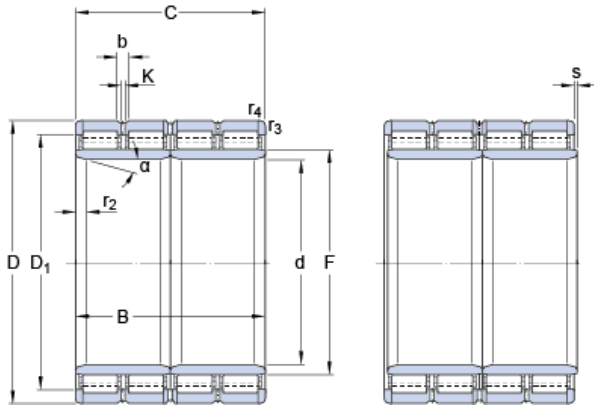

# GF BEARING-SINGAPORE LTD.

1350 mm x 1765 mm x 1360 mm skf  
BC4-8029/HA4 Four-row cylindrical roller bearings

Bearing No. BC4-8029/HA4

BC4-8029/HA4 Bearing 2D drawings and 3D CAD models

Design variant/feature	BC4.10/W33WI
d	1350 mm
D	1765 mm
B	1360 mm
C	1360 mm
D <sub>1</sub>	1620 mm
F	1457 mm
b	22.3 mm
K	12 mm
r <sub>1,2</sub> min.	42 mm
	20 °
r <sub>3,4</sub> min.	7.5 mm
Basic dynamic load rating C	40200 kN
Basic static load rating C <sub>0</sub>	122000 kN
Fatigue load limit P <sub>u</sub>	6950 kN
Calculation factor k <sub>r</sub>	500
Mass bearing	9100 kg