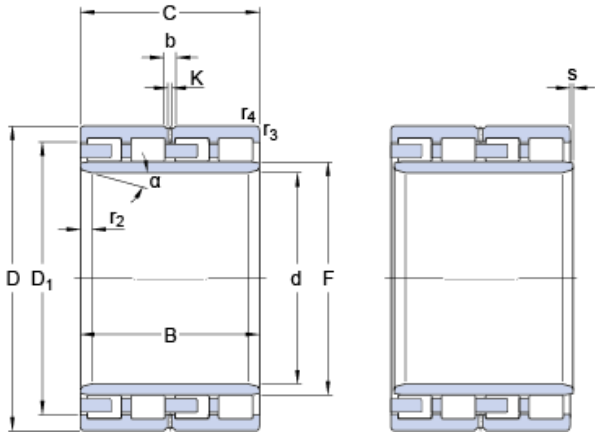

# GF BEARING-SINGAPORE LTD.

460 mm x 680 mm x 400 mm skf BC4B 322374  
Four-row cylindrical roller bearings

Bearing No. BC4B 322374

Design variant/feature	BC4.6/W33
d	460 mm
D	680 mm
B	400 mm
C	400 mm
D <sub>1</sub>	617.5 mm
F	518 mm
b	24 mm
K	8 mm
r <sub>1,2</sub> min.	13 mm
	20 °
r <sub>3,4</sub> min.	3 mm
Basic dynamic load rating C	8090 kN
Basic static load rating C <sub>0</sub>	17300 kN
Fatigue load limit P <sub>u</sub>	1340 kN
Calculation factor k <sub>r</sub>	520
Mass bearing	640 kg

BC4B 322374 Bearing 2D drawings and 3D CAD models