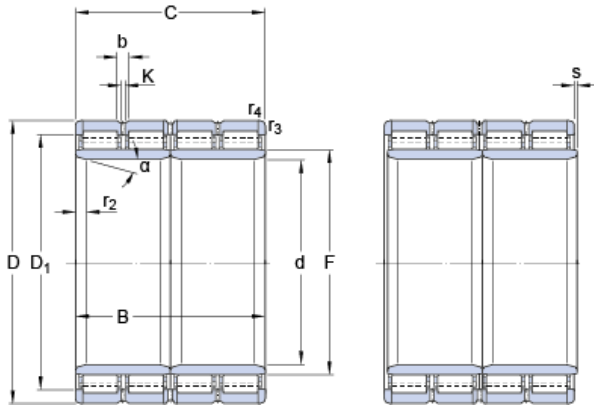

GF BEARING-SINGAPORE LTD.

459.95 mm x 760 mm x 600 mm skf 312980 D
Four-row cylindrical roller bearings

Bearing No. 312980 D

312980 D Bearing 2D drawings and 3D CAD models

Design variant/feature	BC4.10/W33WI
d	459.95 mm
D	760 mm
B	600 mm
C	600 mm
D ₁	655 mm
F	535 mm
b	16.7 mm
K	12 mm
r _{1,2} min.	15 mm
	20 °
r _{3,4} min.	6 mm
Basic dynamic load rating C	14000 kN
Basic static load rating C ₀	30500 kN
Fatigue load limit P _u	2320 kN
Calculation factor k _r	820
Mass bearing	1160 kg