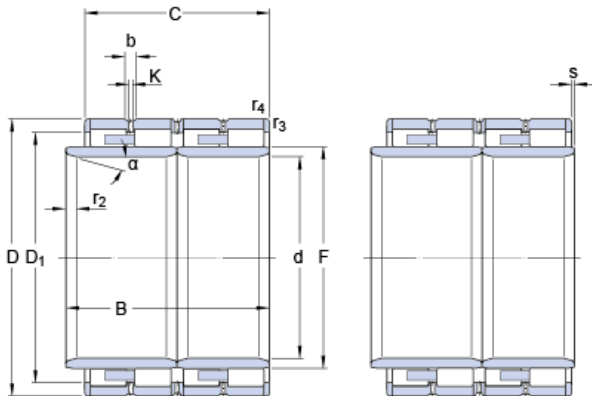

GF BEARING-SINGAPORE LTD.

440 mm x 620 mm x 470 mm skf BC4B 320608
Four-row cylindrical roller bearings

Bearing No. BC4B 320608

Design variant/feature	BC4.18/W33GW1
d	440 mm
D	620 mm
B	470 mm
C	450 mm
D ₁	557 mm
F	487 mm
b	13.9 mm
K	7.5 mm
r _{1,2} min.	26 mm
	20 °
r _{3,4} min.	6 mm
Basic dynamic load rating C	7210 kN
Basic static load rating C ₀	17600 kN
Fatigue load limit P _u	1460 kN
Calculation factor k _r	620
Mass bearing	420 kg

BC4B 320608 Bearing 2D drawings and 3D CAD models