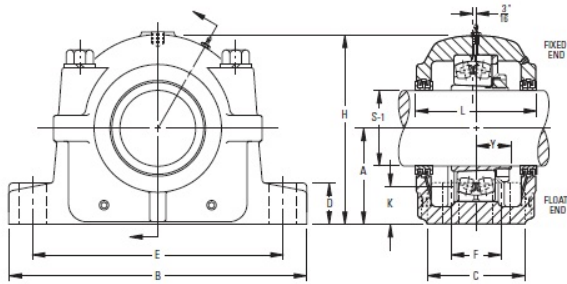

## timken SAF 22510 1-5/8 Inch Tapered Bore Mounting Pillow Block SAF225 and SAF226 Series

Bearing No. SAF 22510 1-5/8

Diameter S-1	1 5/8 in
Adapter Assembly Number <sup>1</sup>	SNW-10 x 1-5/8
Housing Only <sup>2</sup>	SAF 510 x 1-5/8
A	2.50 in
B	8.2500 in
C	2.3750 in
D	0.9375 in
E	6.7500 in
E Max.	7.0000 in
E Min.	6.5000 in
Bolt Hole Length	0.75 in
Bolt Hole Width	0.500 in
H	4.75 in
Triple Seal 2 Req ' d	LOR 19
Assembly Weight	13 lb
Full Timken Part Number	SAF225101-5/8
Seal Type	Triple Ring Seal

SAF 22510 1-5/8 Bearing 2D drawings and 3D CAD models