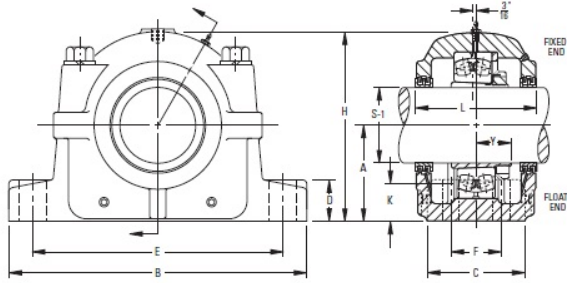

## timken SAF 22526 4-1/2 Inch Tapered Bore Mounting Pillow Block SAF225 and SAF226 Series

Bearing No. SAF 22526 4-1/2

Diameter S-1	4 1/2 in
Adapter Assembly Number <sup>1</sup>	SNW-26 x 4-1/2
Housing Only <sup>2</sup>	SAF526 x 4-1/2
A	6.00 in
B	18.3750 in
C	5.125 in
D	2.3750 in
E	15.3125 in
E Max.	16.0000 in
E Min.	14.6250 in
F	3.25 in
Bolt Hole Length	1.5625 in
Bolt Hole Width	0.875 in
H	11.5625 in
Triple Seal 2 Req ' d	LOR 118
Assembly Weight	137.0 lb
Full Timken Part Number	SAF225264-1/2
Seal Type	Triple Ring Seal

SAF 22526 4-1/2 Bearing 2D drawings and 3D CAD models