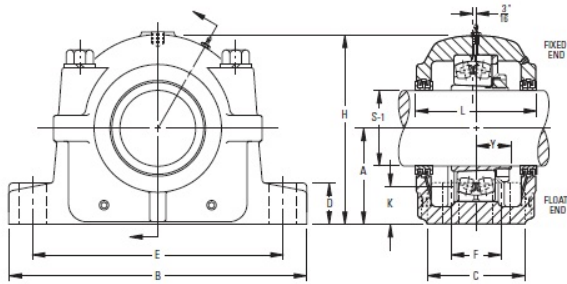

GF BEARING-SINGAPORE LTD.

timken SAF 22532 5-3/8 Inch Tapered Bore Mounting Pillow Block SAF225 and SAF226 Series

Bearing No. SAF 22532 5-3/8

Diameter S-1	5 3/8 in
Adapter Assembly Number ¹	SNW-32 x 5-3/8
Housing Only ²	SAF532 x 5-3/8
A	6.6875 in
B	22.00 in
C	6.250 in
D	2.6250 in
E	18.3125 in
E Max.	19.2500 in
E Min.	17.3750 in
F	3.75 in
Bolt Hole Length	1.9375 in
Bolt Hole Width	1.000 in
H	13.3125 in
Triple Seal 2 Req ' d	LOR 129
Assembly Weight	225.0 lb
Full Timken Part Number	SAF225325-3/8
Seal Type	Triple Ring Seal

SAF 22532 5-3/8 Bearing 2D drawings and 3D CAD models