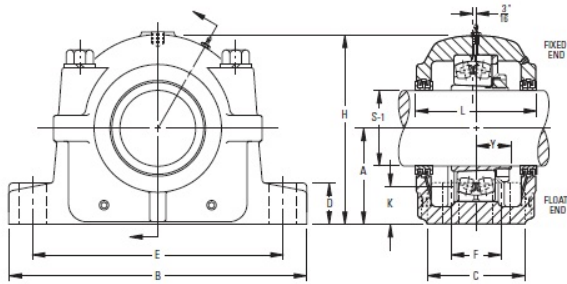

GF BEARING-SINGAPORE LTD.

timken SAF 22536 6-5/16 Inch Tapered Bore Mounting Pillow Block SAF225 and SAF226 Series

Bearing No. SAF 22536 6-5/16

Diameter S-1	6 5/16 in
Adapter Assembly Number ¹	SNW-36 x 6-5/16
Housing Only ²	SAF536 x 6-5/16
A	7.50 in
B	26.7500 in
C	7.125 in
D	3.00 in
E	22.2500 in
E Max.	23.6250 in
E Min.	20.8750 in
F	4.625 in
Bolt Hole Length	2.375 in
Bolt Hole Width	1.000 in
H	15.5000 in
Triple Seal 2 Req ' d	LOR 146
Assembly Weight	330.000 lb
Full Timken Part Number	SAF225366-5/16
Seal Type	Triple Ring Seal

SAF 22536 6-5/16 Bearing 2D drawings and 3D CAD models