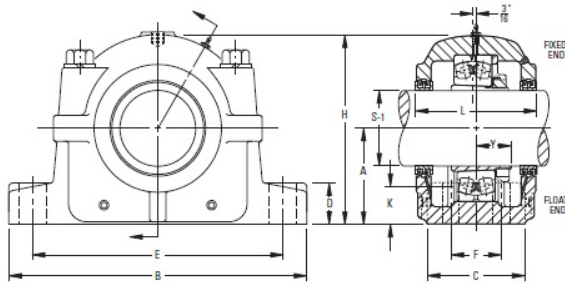

## timken SAF 22544 8 Inch Tapered Bore Mounting Pillow Block SAF225 and SAF226 Series

Bearing No. SAF 22544 8

Diameter S-1	8 in
Adapter Assembly Number <sup>1</sup>	SNW-44 x 8.000
Housing Only <sup>2</sup>	SAF544 x 8.000
A	9.5000 in
B	32.7500 in
C	8.750 in
D	3.7500 in
E	26.3125 in
E Max.	27.8750 in
E Min.	24.7500 in
F	5.25 in
Bolt Hole Length	3.0625 in
Bolt Hole Width	1.5 in
H	19.6250 in
Triple Seal 2 Req ' d	LOR 168
Assembly Weight	615.000 lb
Full Timken Part Number	SAF225448
Seal Type	Triple Ring Seal

SAF 22544 8 Bearing 2D drawings and 3D CAD models