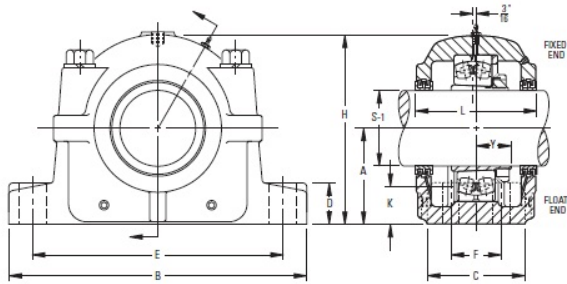

GF BEARING-SINGAPORE LTD.

timken SAF 22622 3-13/16 Inch Tapered Bore Mounting Pillow Block SAF225 and SAF226 Series

Bearing No. SAF 22622 3-13/16

Diameter S-1	3 13/16 in
Adapter Assembly Number ¹	SNW-122 x 3-13/16
Housing Only ²	SAF622 x 3-13/16
A	6.00 in
B	18.3750 in
C	5.125 in
D	2.3750 in
E	15.3125 in
E Max.	16.0000 in
E Min.	14.6250 in
F	3.25 in
Bolt Hole Length	1.5625 in
Bolt Hole Width	0.875 in
H	11.5625 in
Triple Seal 2 Req ' d	LOR 107
Assembly Weight	151.000 lb
Full Timken Part Number	SAF226223-13/16
Seal Type	Triple Ring Seal

SAF 22622 3-13/16 Bearing 2D drawings and 3D CAD models