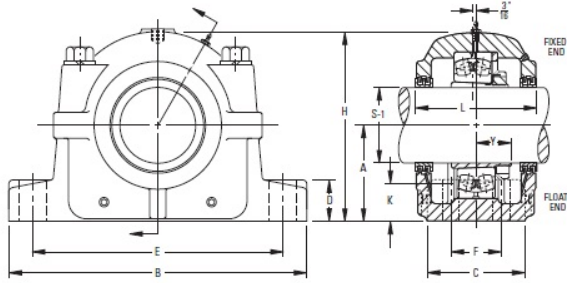

## timken SAF 22624 4-1/16 Inch Tapered Bore Mounting Pillow Block SAF225 and SAF226 Series

Bearing No. SAF 22624 4-1/16

Diameter S-1	4 1/16 in
Adapter Assembly Number <sup>1</sup>	SNW-124 x 4-1/16
Housing Only <sup>2</sup>	SAF624 x 4-1/16
A	6.3125 in
B	21.2500 in
C	6.250 in
D	2.50 in
E	17.6250 in
E Max.	18.2500 in
E Min.	17.0000 in
F	3.75 in
Bolt Hole Length	1.625 in
Bolt Hole Width	1.000 in
H	12.5000 in
Triple Seal 2 Req ' d	LOR 111
Assembly Weight	201.000 lb
Full Timken Part Number	SAF226244-1/16
Seal Type	Triple Ring Seal

SAF 22624 4-1/16 Bearing 2D drawings and 3D CAD models