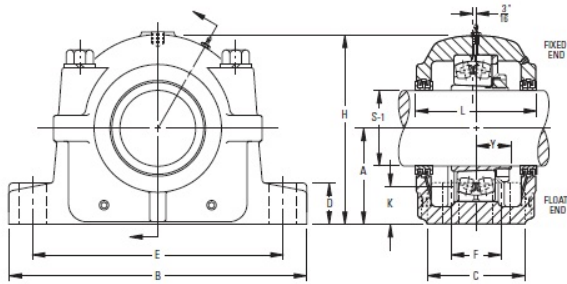

GF BEARING-SINGAPORE LTD.

timken SAF 22624 4-1/4 Inch Tapered Bore Mounting Pillow Block SAF225 and SAF226 Series

Bearing No. SAF 22624 4-1/4

Diameter S-1	4 1/4 in
Adapter Assembly Number ¹	SNW-124 x 4-1/4
Housing Only ²	SAF624 x 4-1/4
A	6.3125 in
B	21.2500 in
C	6.250 in
D	2.50 in
E	17.6250 in
E Max.	18.2500 in
E Min.	17.0000 in
F	3.75 in
Bolt Hole Length	1.625 in
Bolt Hole Width	1.000 in
H	12.5000 in
Triple Seal 2 Req ' d	LOR 114
Assembly Weight	201.000 lb
Full Timken Part Number	SAF226244-1/4
Seal Type	Triple Ring Seal

SAF 22624 4-1/4 Bearing 2D drawings and 3D CAD models