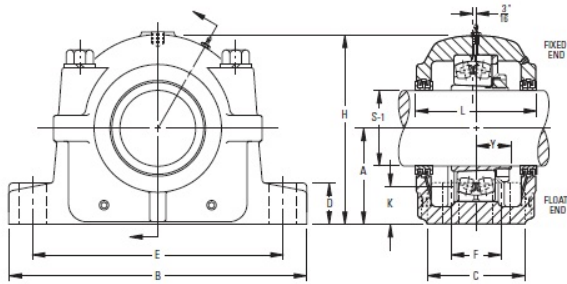

## timken SAF 22626 4-3/8 Inch Tapered Bore Mounting Pillow Block SAF225 and SAF226 Series

Bearing No. SAF 22626 4-3/8

Diameter S-1	4 3/8 in
Adapter Assembly Number <sup>1</sup>	SNW-126 x 4-3/8
Housing Only <sup>2</sup>	SAF626 x 4-3/8
A	6.6875 in
B	22.00 in
C	6.250 in
D	2.6250 in
E	18.3125 in
E Max.	19.2500 in
E Min.	17.3750 in
F	3.75 in
Bolt Hole Length	1.9375 in
Bolt Hole Width	1.000 in
H	13.3125 in
Triple Seal 2 Req ' d	LOR 116
Assembly Weight	245.000 lb
Full Timken Part Number	SAF226264-3/8
Seal Type	Triple Ring Seal

SAF 22626 4-3/8 Bearing 2D drawings and 3D CAD models