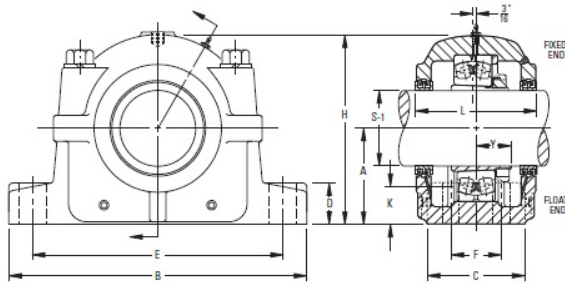

GF BEARING-SINGAPORE LTD.

timken SAF 22628 5 Inch Tapered Bore Mounting Pillow Block SAF225 and SAF226 Series

Bearing No. SAF 22628 5

Diameter S-1	5 in
Adapter Assembly Number ¹	SNW-128 x 5.000
Housing Only ²	SAF628
A	7.0625 in
B	24.75 in
C	6.750 in
D	2.7500 in
E	20.5000 in
E Max.	21.6250 in
E Min.	19.3750 in
F	4.25 in
Bolt Hole Length	2.125 in
Bolt Hole Width	1.000 in
H	14.5625 in
Triple Seal 2 Req ' d	LOR 123
Assembly Weight	310.000 lb
Full Timken Part Number	SAF226285
Seal Type	Triple Ring Seal

SAF 22628 5 Bearing 2D drawings and 3D CAD models