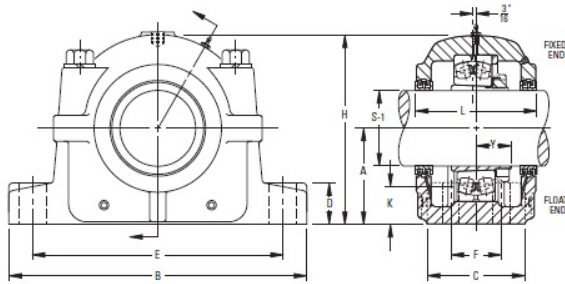

GF BEARING-SINGAPORE LTD.

timken SAF 22632 5-1/2 Inch Tapered Bore Mounting Pillow Block SAF225 and SAF226 Series

Bearing No. SAF 22632 5-1/2

Diameter S-1	5 1/2 in
Adapter Assembly Number ¹	SNW-132 x 5-1/2
Housing Only ²	SAF632 x 5-1/2
A	7.875 in
B	28.00 in
C	7.500 in
D	3.1250 in
E	23.0000 in
E Max.	24.3750 in
E Min.	21.6250 in
F	4.50 in
Bolt Hole Length	2.625 in
Bolt Hole Width	1.250 in
H	15.6875 in
Triple Seal 2 Req ' d	LOR 131
Assembly Weight	420.000 lb
Full Timken Part Number	SAF226325-1/2
Seal Type	Triple Ring Seal

SAF 22632 5-1/2 Bearing 2D drawings and 3D CAD models