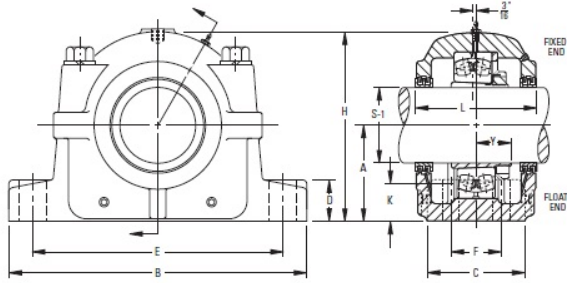

## timken SAF 22634 5-7/8 Inch Tapered Bore Mounting Pillow Block SAF225 and SAF226 Series

Bearing No. SAF 22634 5-7/8

Diameter S-1	5 7/8 in
Adapter Assembly Number <sup>1</sup>	SNW-134 x 5-7/8
Housing Only <sup>2</sup>	SAF634 x 5-7/8
A	8.2500 in
B	29.5000 in
C	8.000 in
D	3.3750 in
E	23.7500 in
E Max.	25.0000 in
E Min.	22.5000 in
F	5 in
Bolt Hole Length	2.5 in
Bolt Hole Width	1.250 in
H	17.1875 in
Triple Seal 2 Req ' d	LOR 139
Assembly Weight	485.000 lb
Full Timken Part Number	SAF226345-7/8
Seal Type	Triple Ring Seal

SAF 22634 5-7/8 Bearing 2D drawings and 3D CAD models