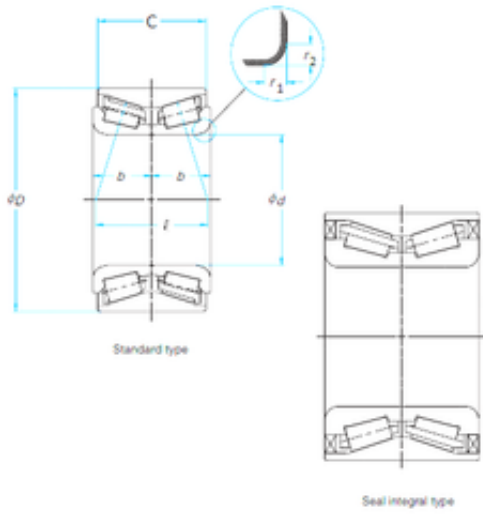

# GF BEARING-SINGAPORE LTD.

38 mm x 65 mm x 52 mm TIMKEN 513248 bearing

Bearing No. 513248

Size	38x65x52 mm
Bore Diameter	38 mm
Outer Diameter	65 mm
Width	52 mm
d	38 mm
D	65 mm
B	52 mm
C	48 mm

513248 Bearing 2D drawings and 3D CAD models